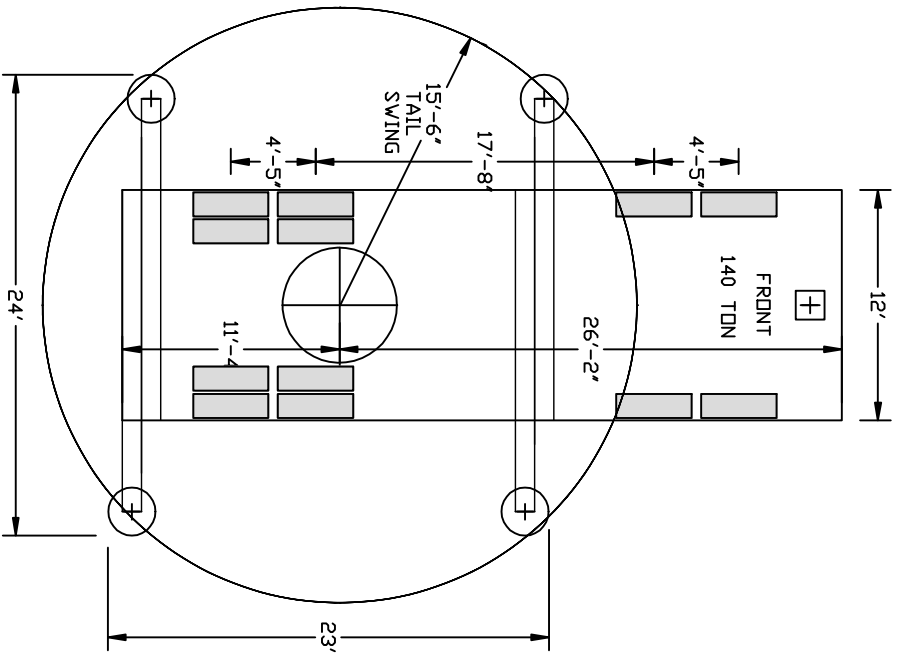

209 East Cedar
Bozeman, MT 59715
Ph. (406) 586-0909 Fax 586-3836

AXLE WEIGHTS		TITLE		DWG NO.	
TRAVEL CONF.	DN SITE 90' BDDM	LINK-BELT 238A		140TONCTC	
FRONT TANDEM	32,200	MCS UNIT # 90		SCALE	DATE
REAR TANDEM	76,200		1" / 10'		06/02/06
	113,300				